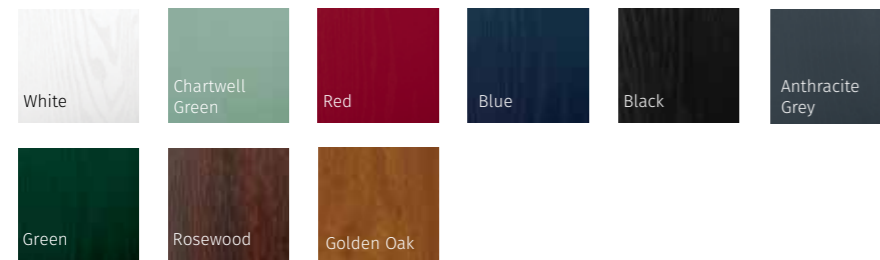

## URBAN DOORS

**URBAN VILAMOURA**  
(CARRIBBEAN BLUE) SHORT  
HANDLE + HERITAGE LOCK

**URBAN SEMINOLE 4**  
(BLACK) LONG  
HANDLE + STANDARD LOCK

**URBAN AUGUSTA**  
(CLOTTED CREAM) MEDIUM  
HANDLE + STANDARD LOCK

**URBAN COLOUR MATCHED**  
GLAZING CASSETTE

**HINGE SIDE  
OR CENTRAL  
GLAZING  
AVAILABLE**

**URBAN AUGUSTA LONG (CITRINE)**  
REFLECTIONS GLAZING + MEDIUM HANDLE AND HERITAGE LOCK

## STANDARD COLOUR COLLECTION