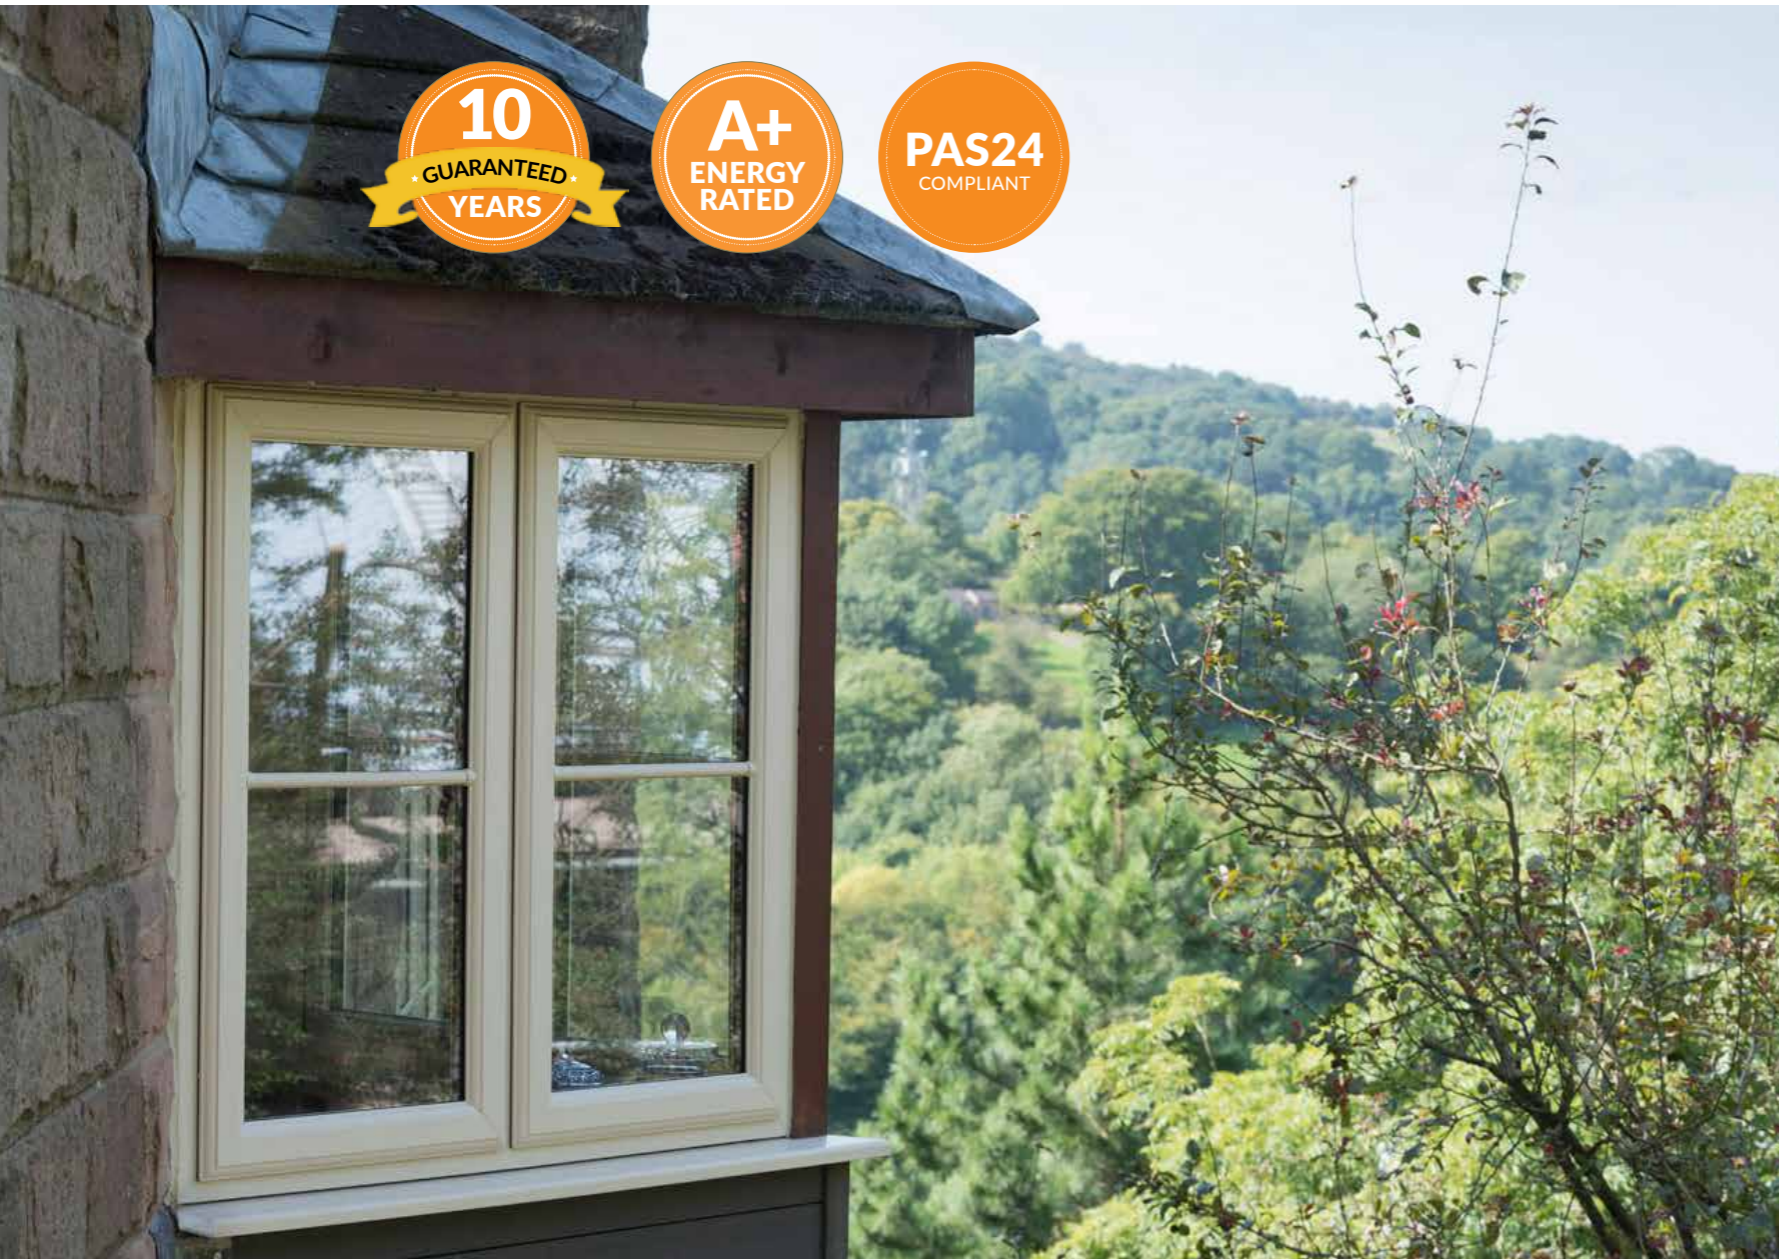

# SCULPTURED SASH uPVC WINDOWS

Our beautiful Sculptured Sash uPVC windows feature outward opening sashes, which stand proud of the face of the window frame and are the more typical style found in houses today.